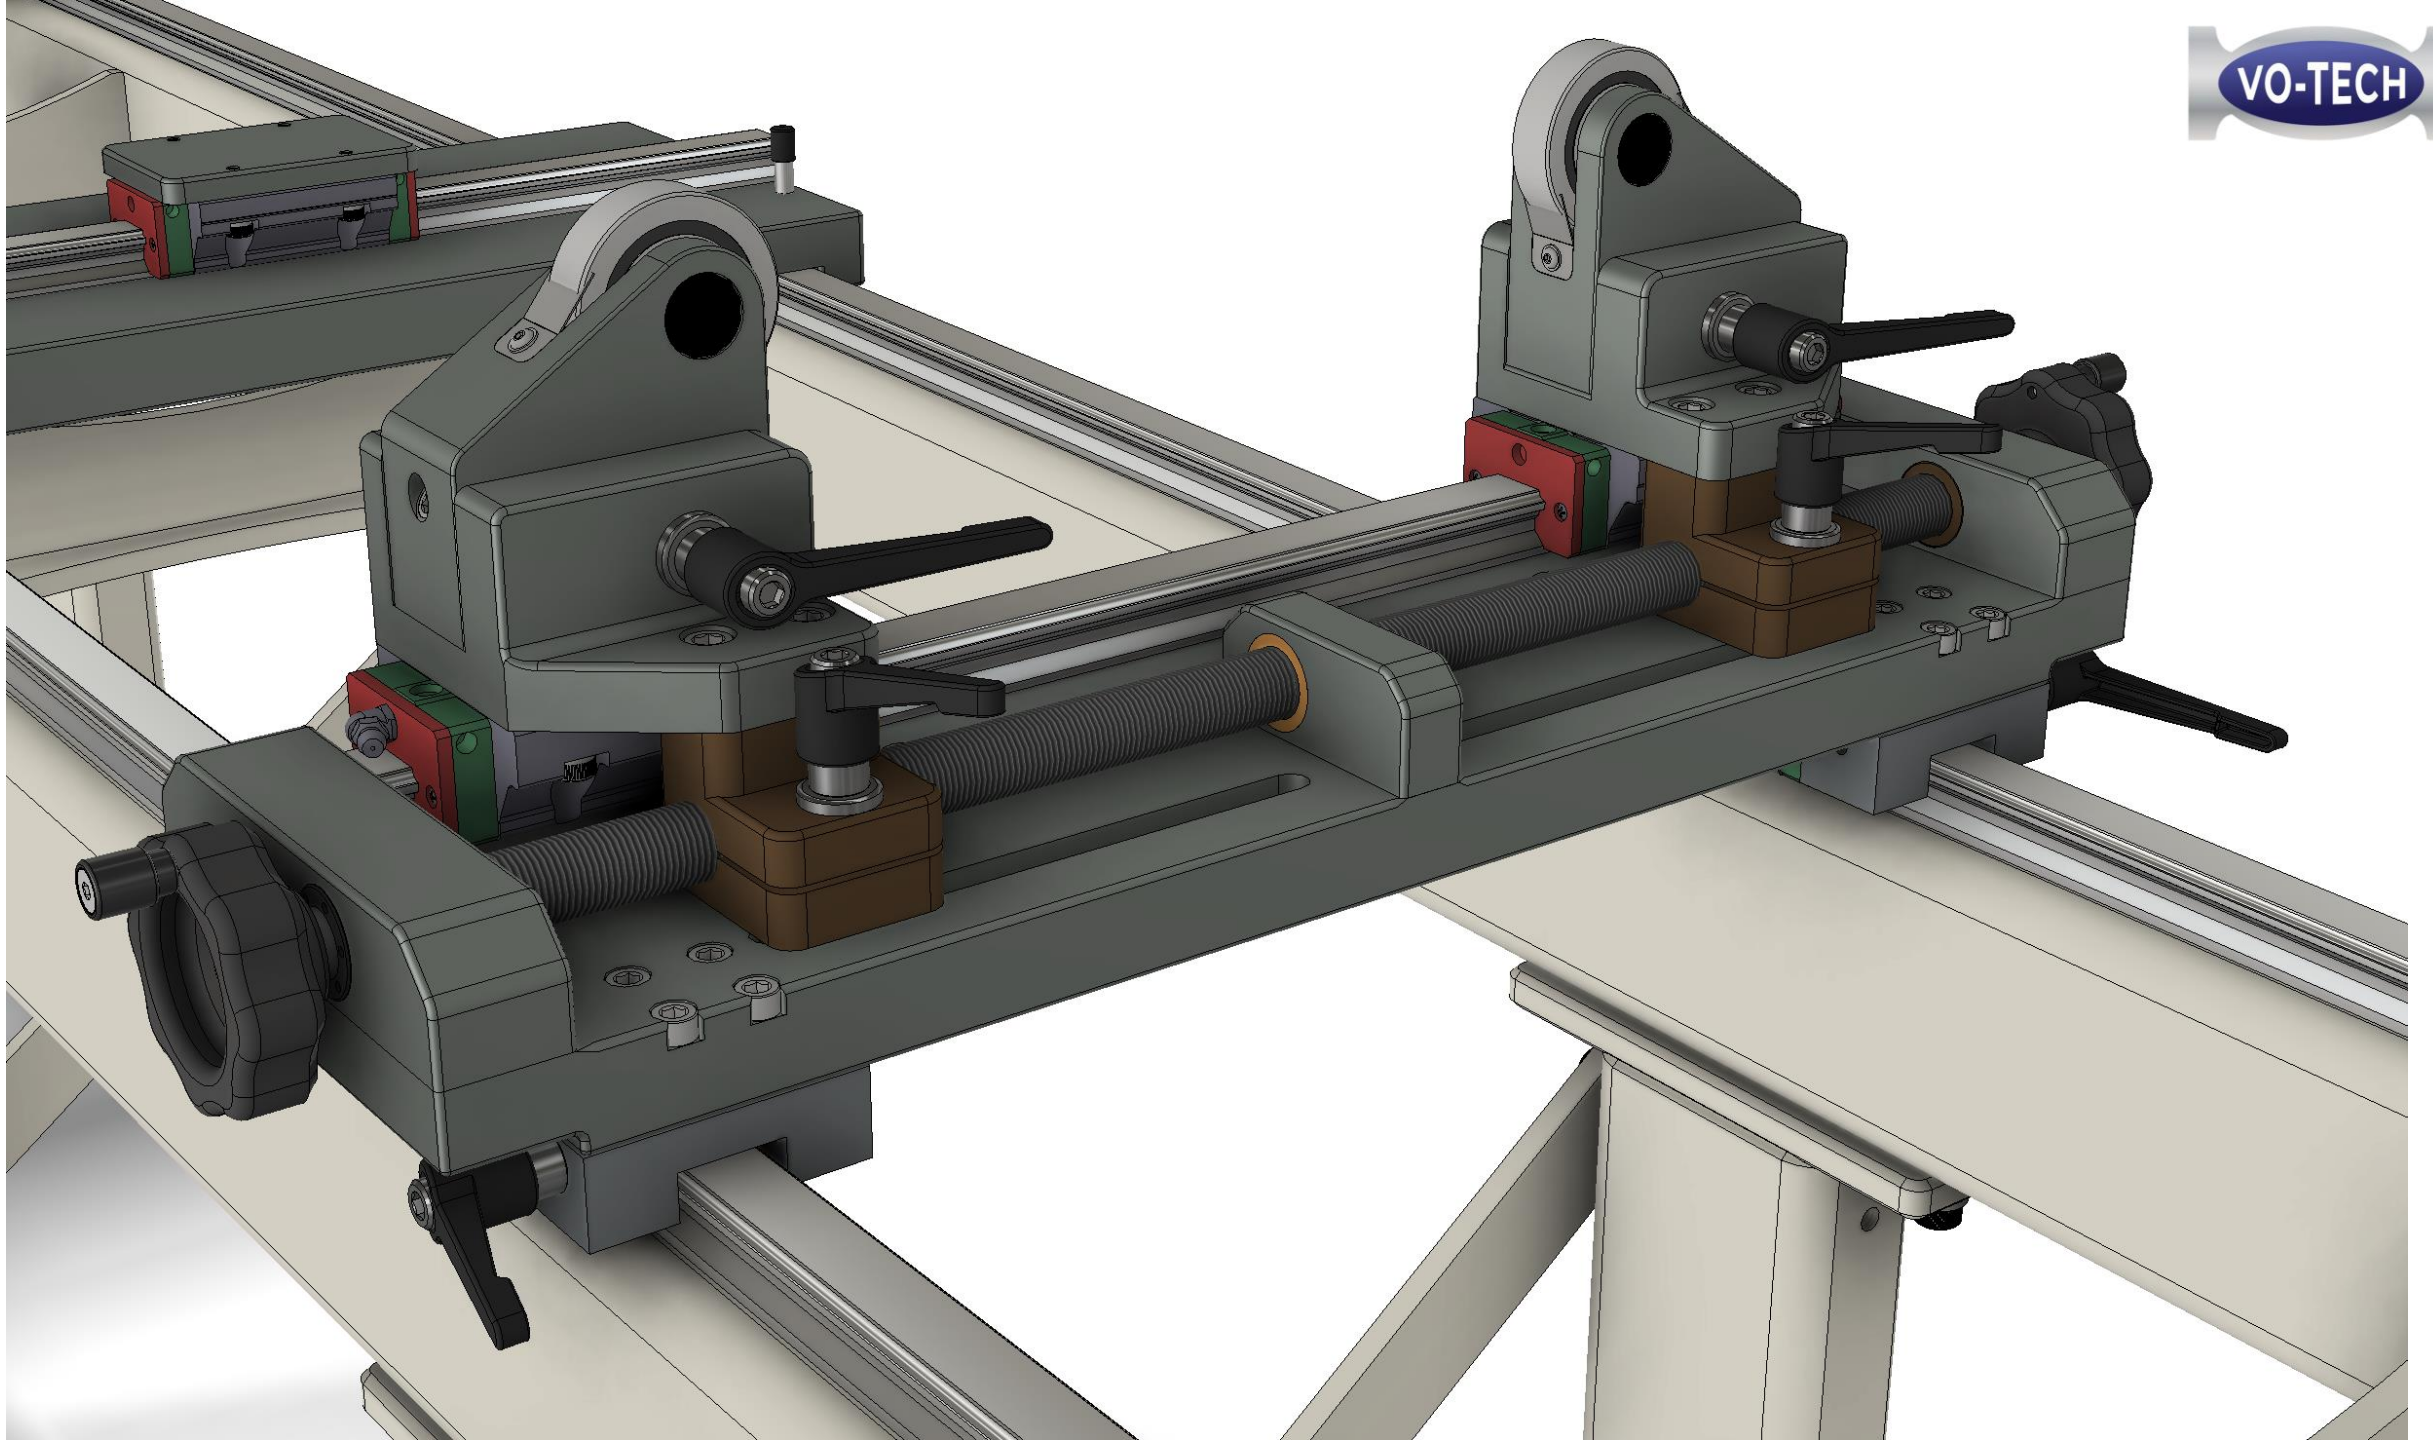

V-Block Roller Floor Stand

120.38

21.88