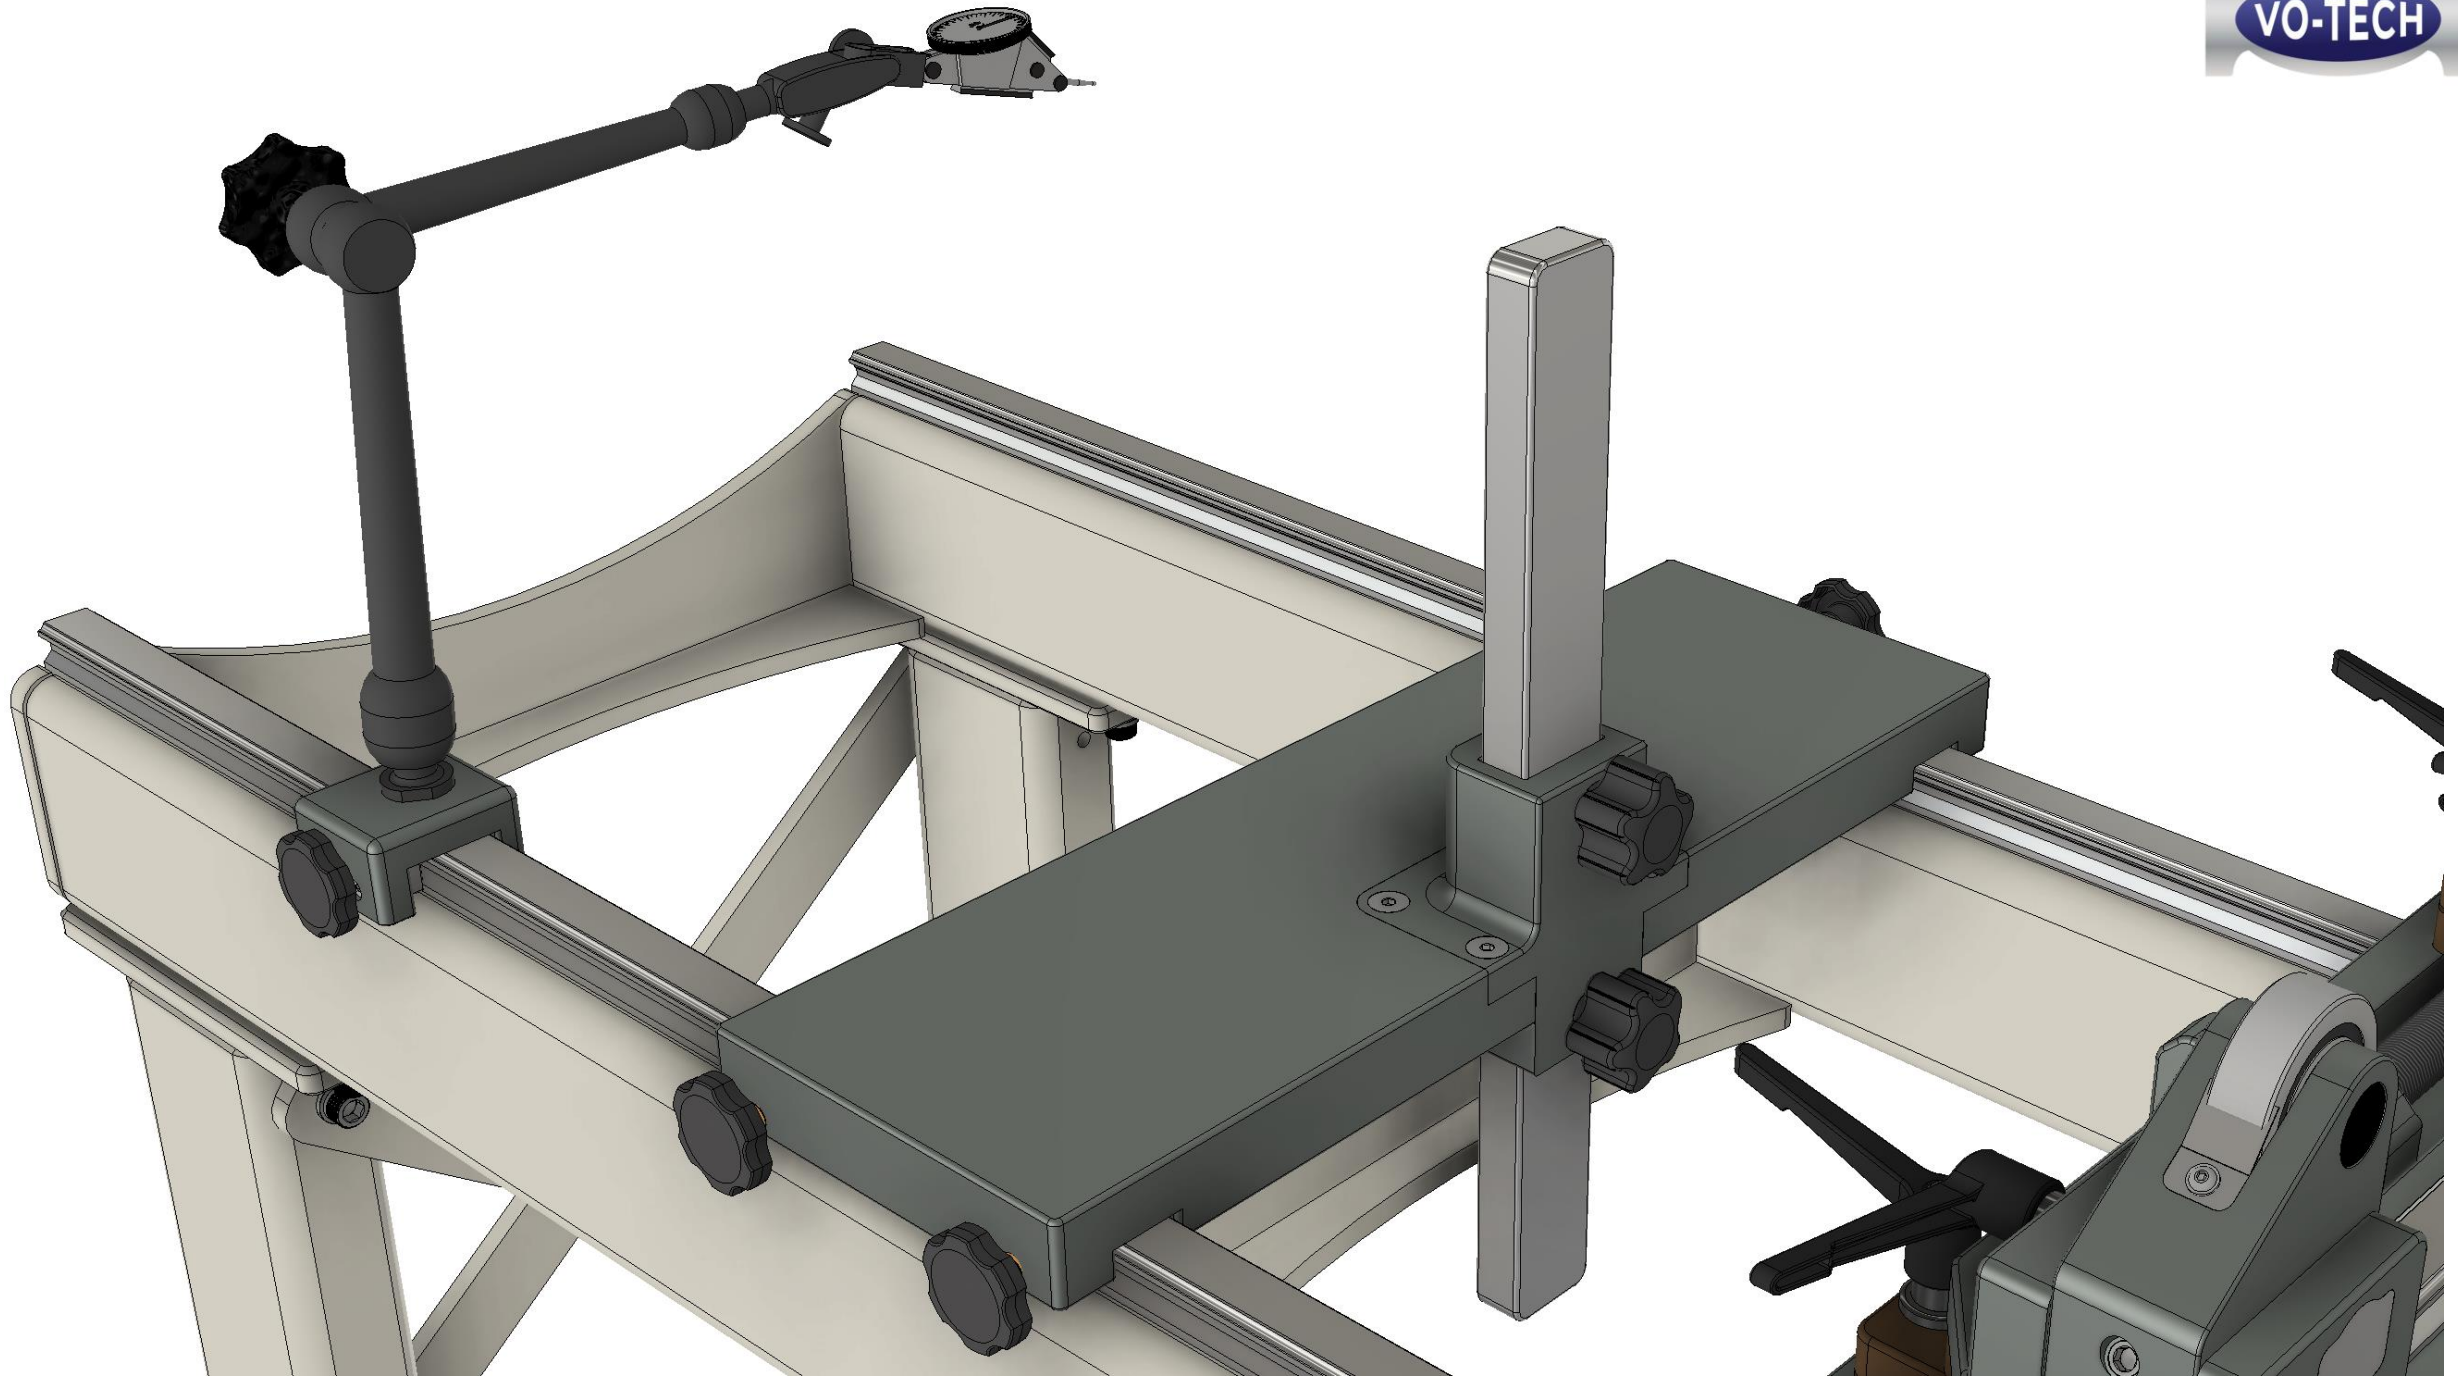

V-Block Roller Floor Stand

120.38

21.88