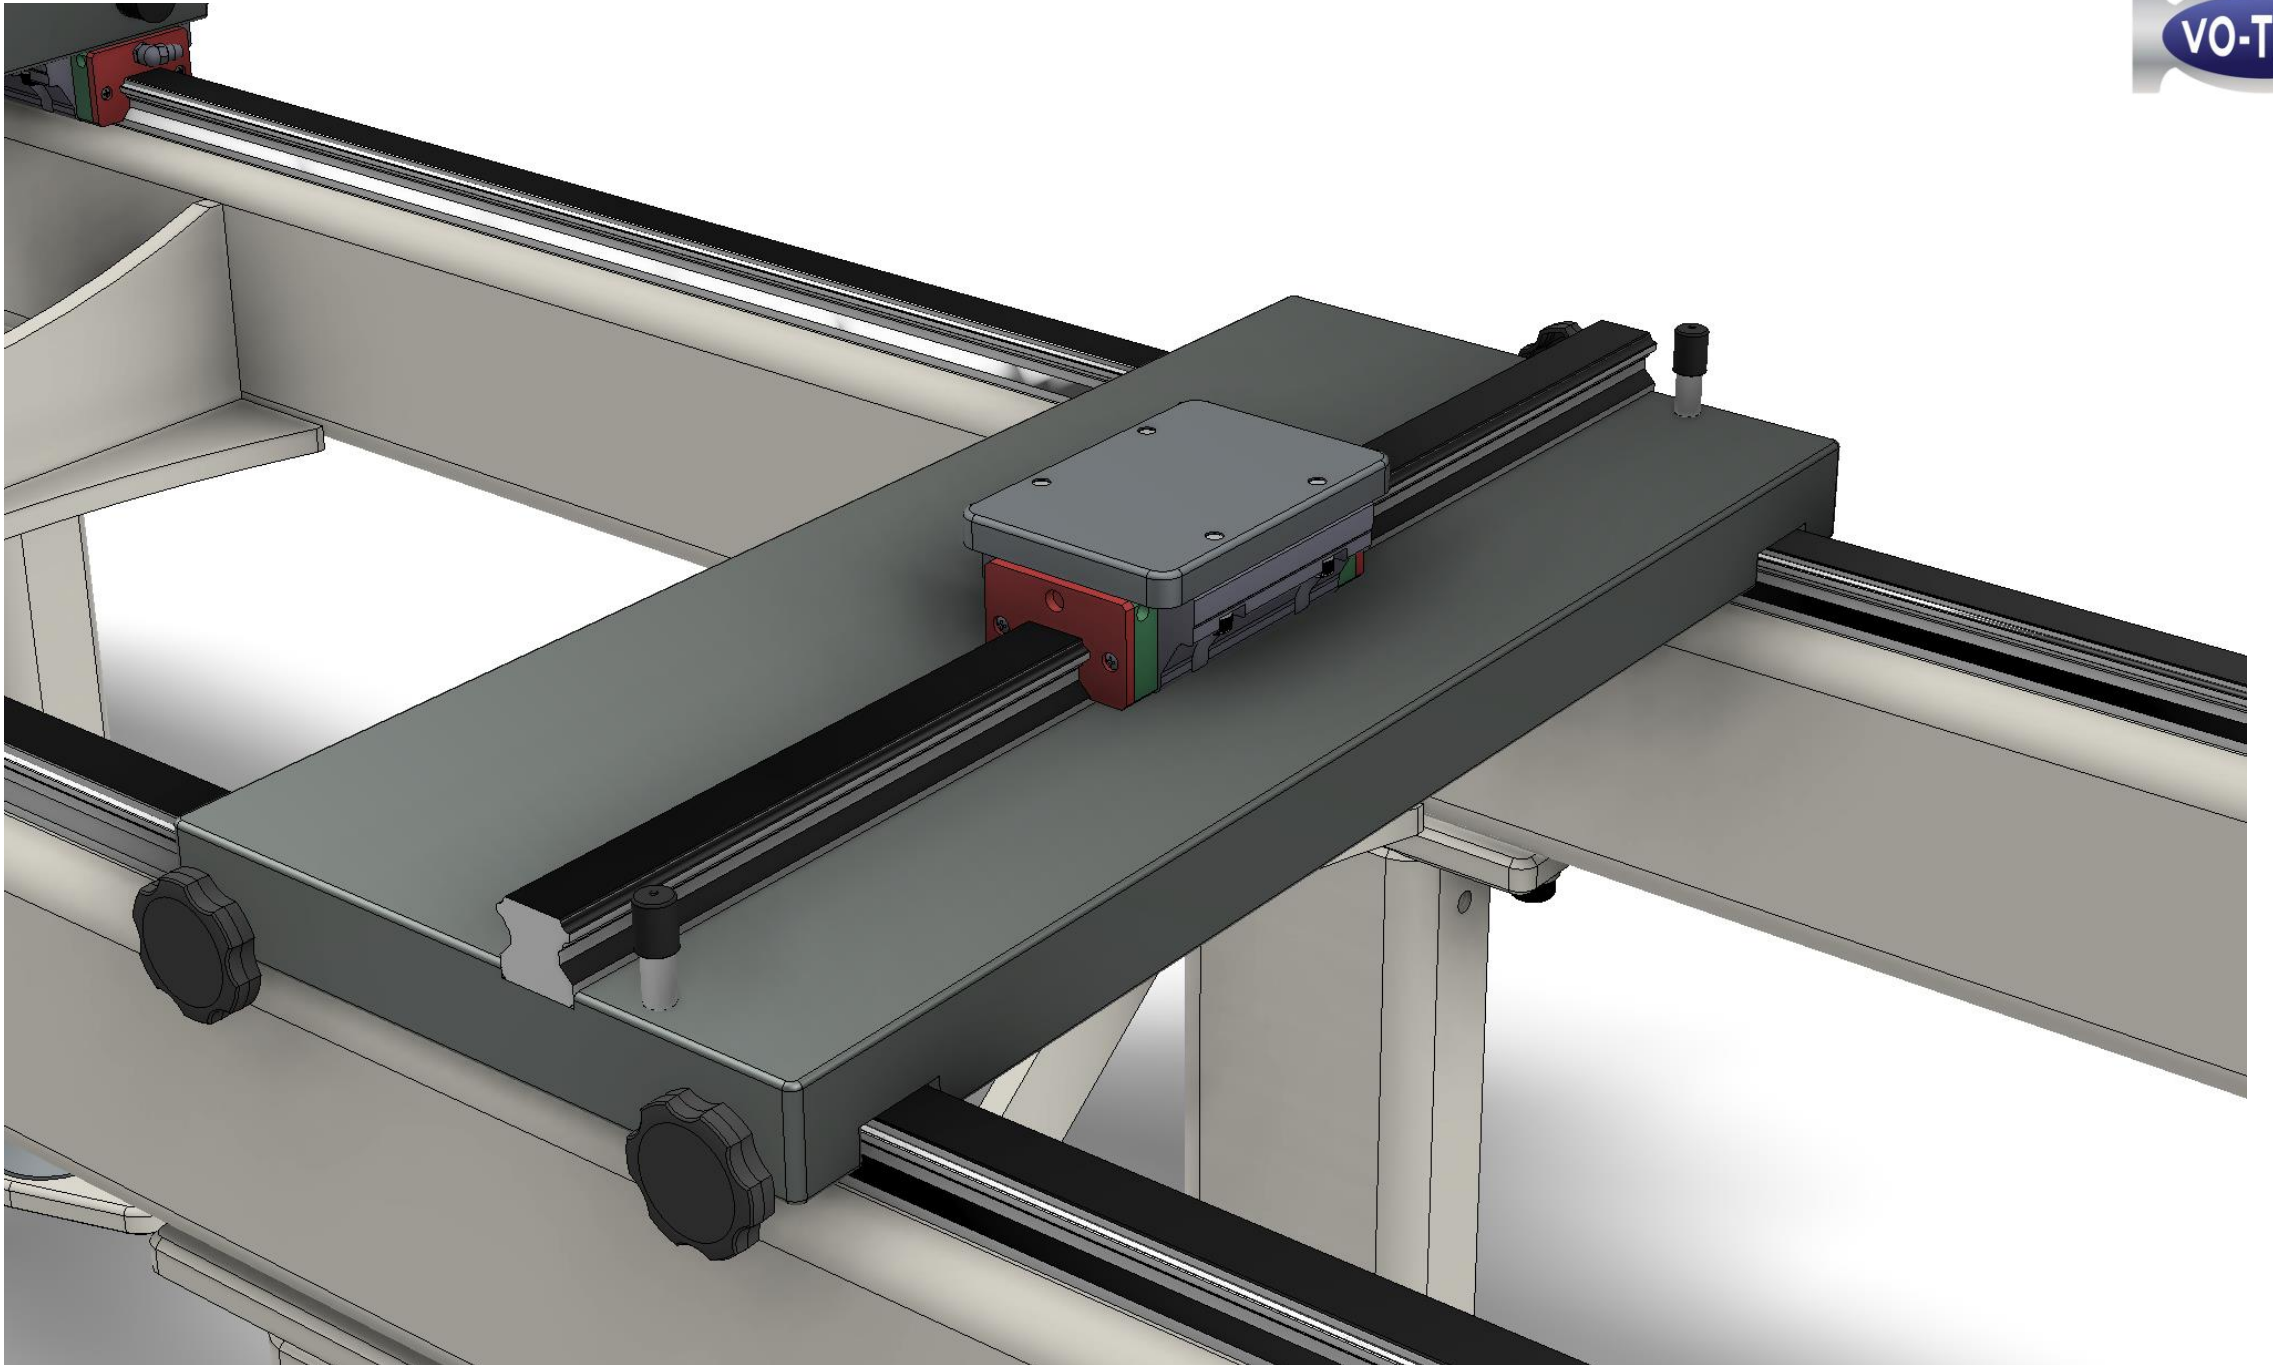

V-Block Roller Floor Stand

120.38

21.88