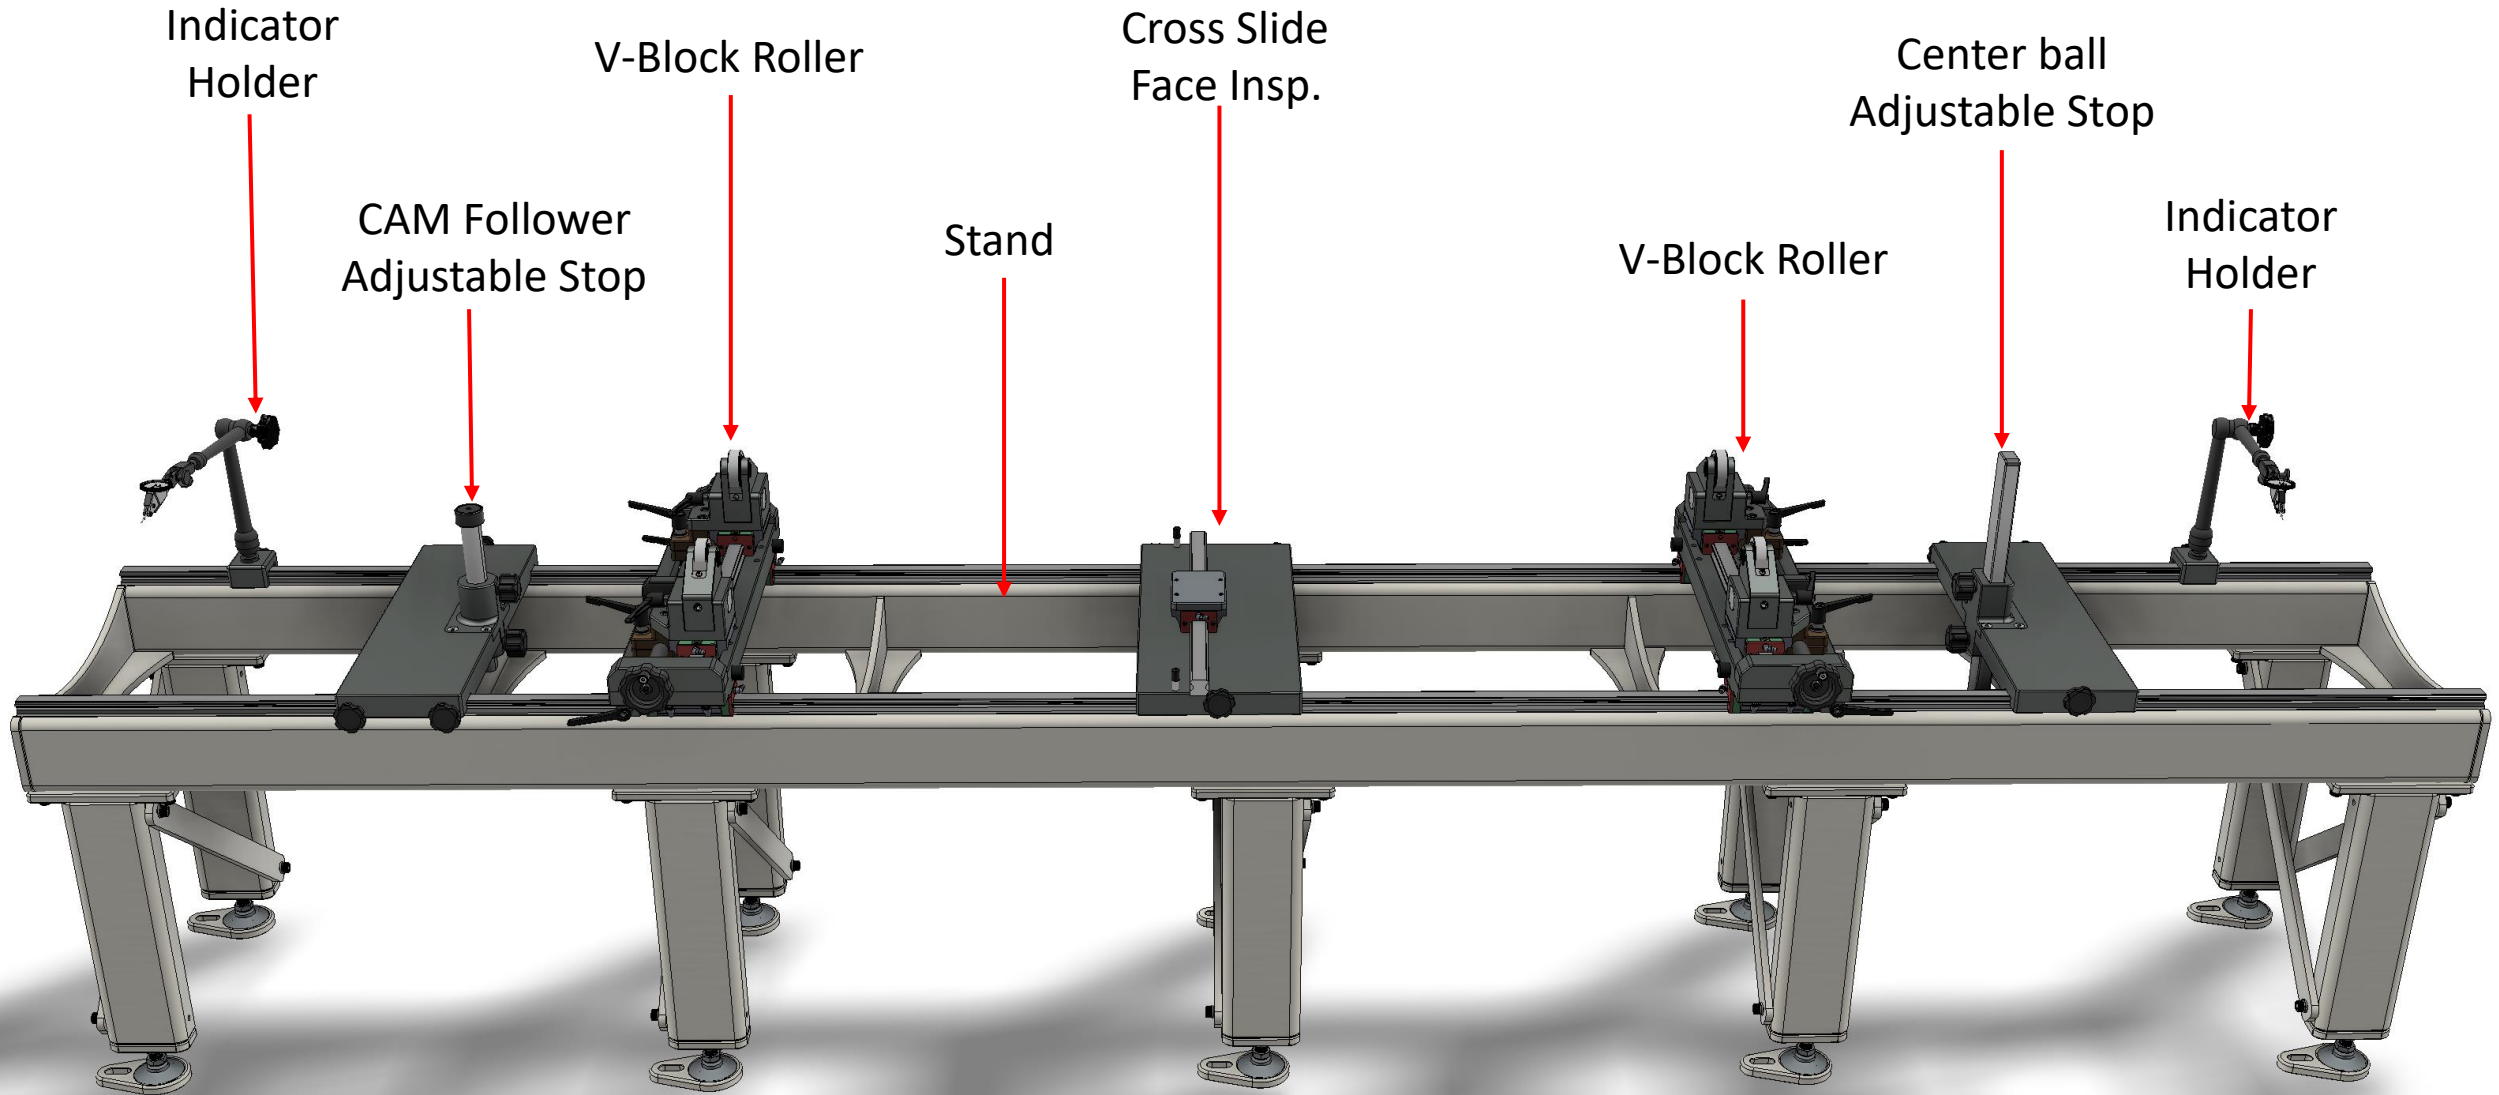

V-Block Roller Floor Stand

120.38

21.88