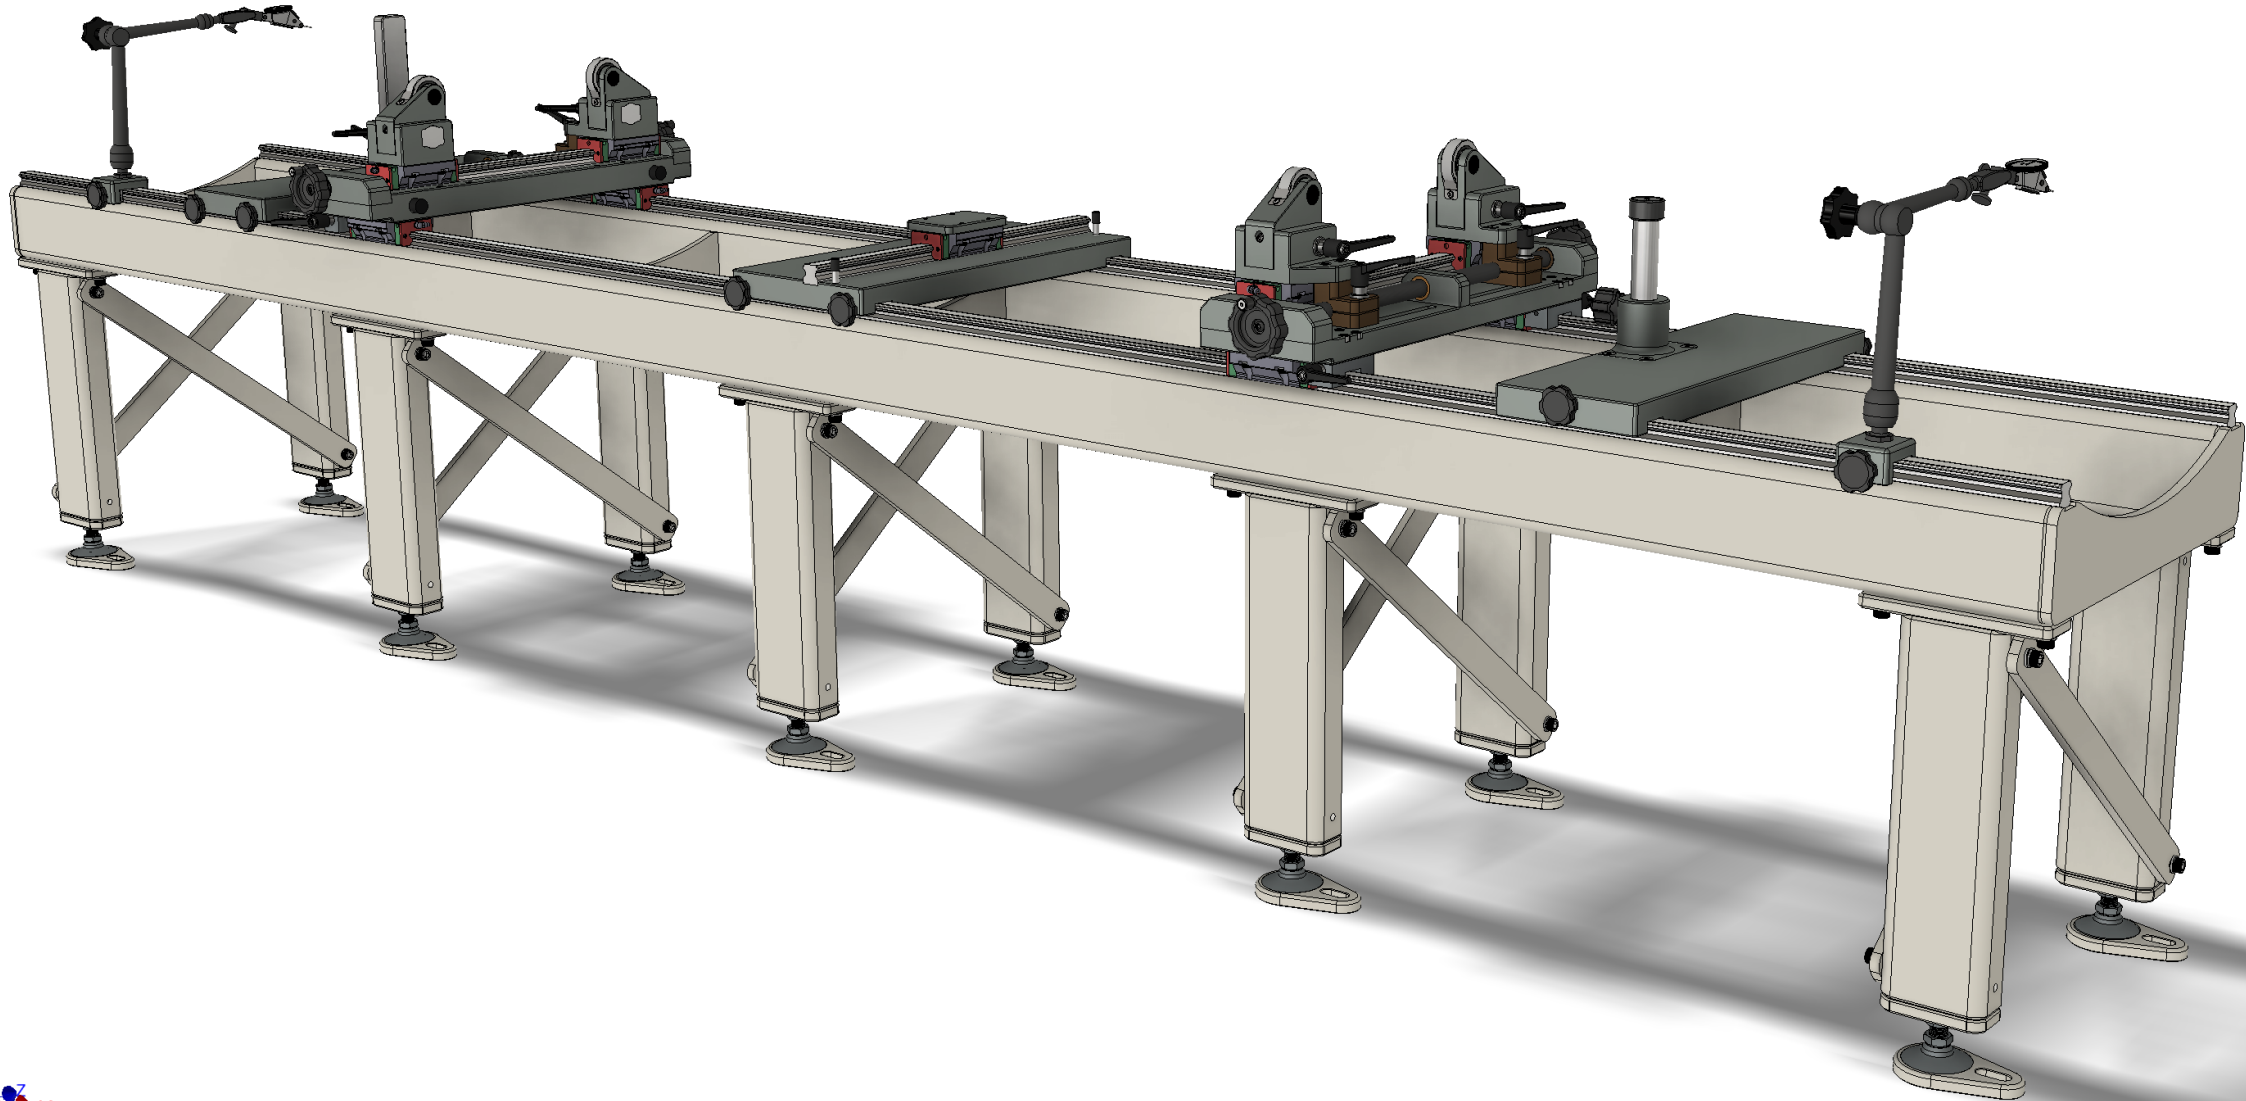

V-Block Roller Floor Stand

120.38

21.88