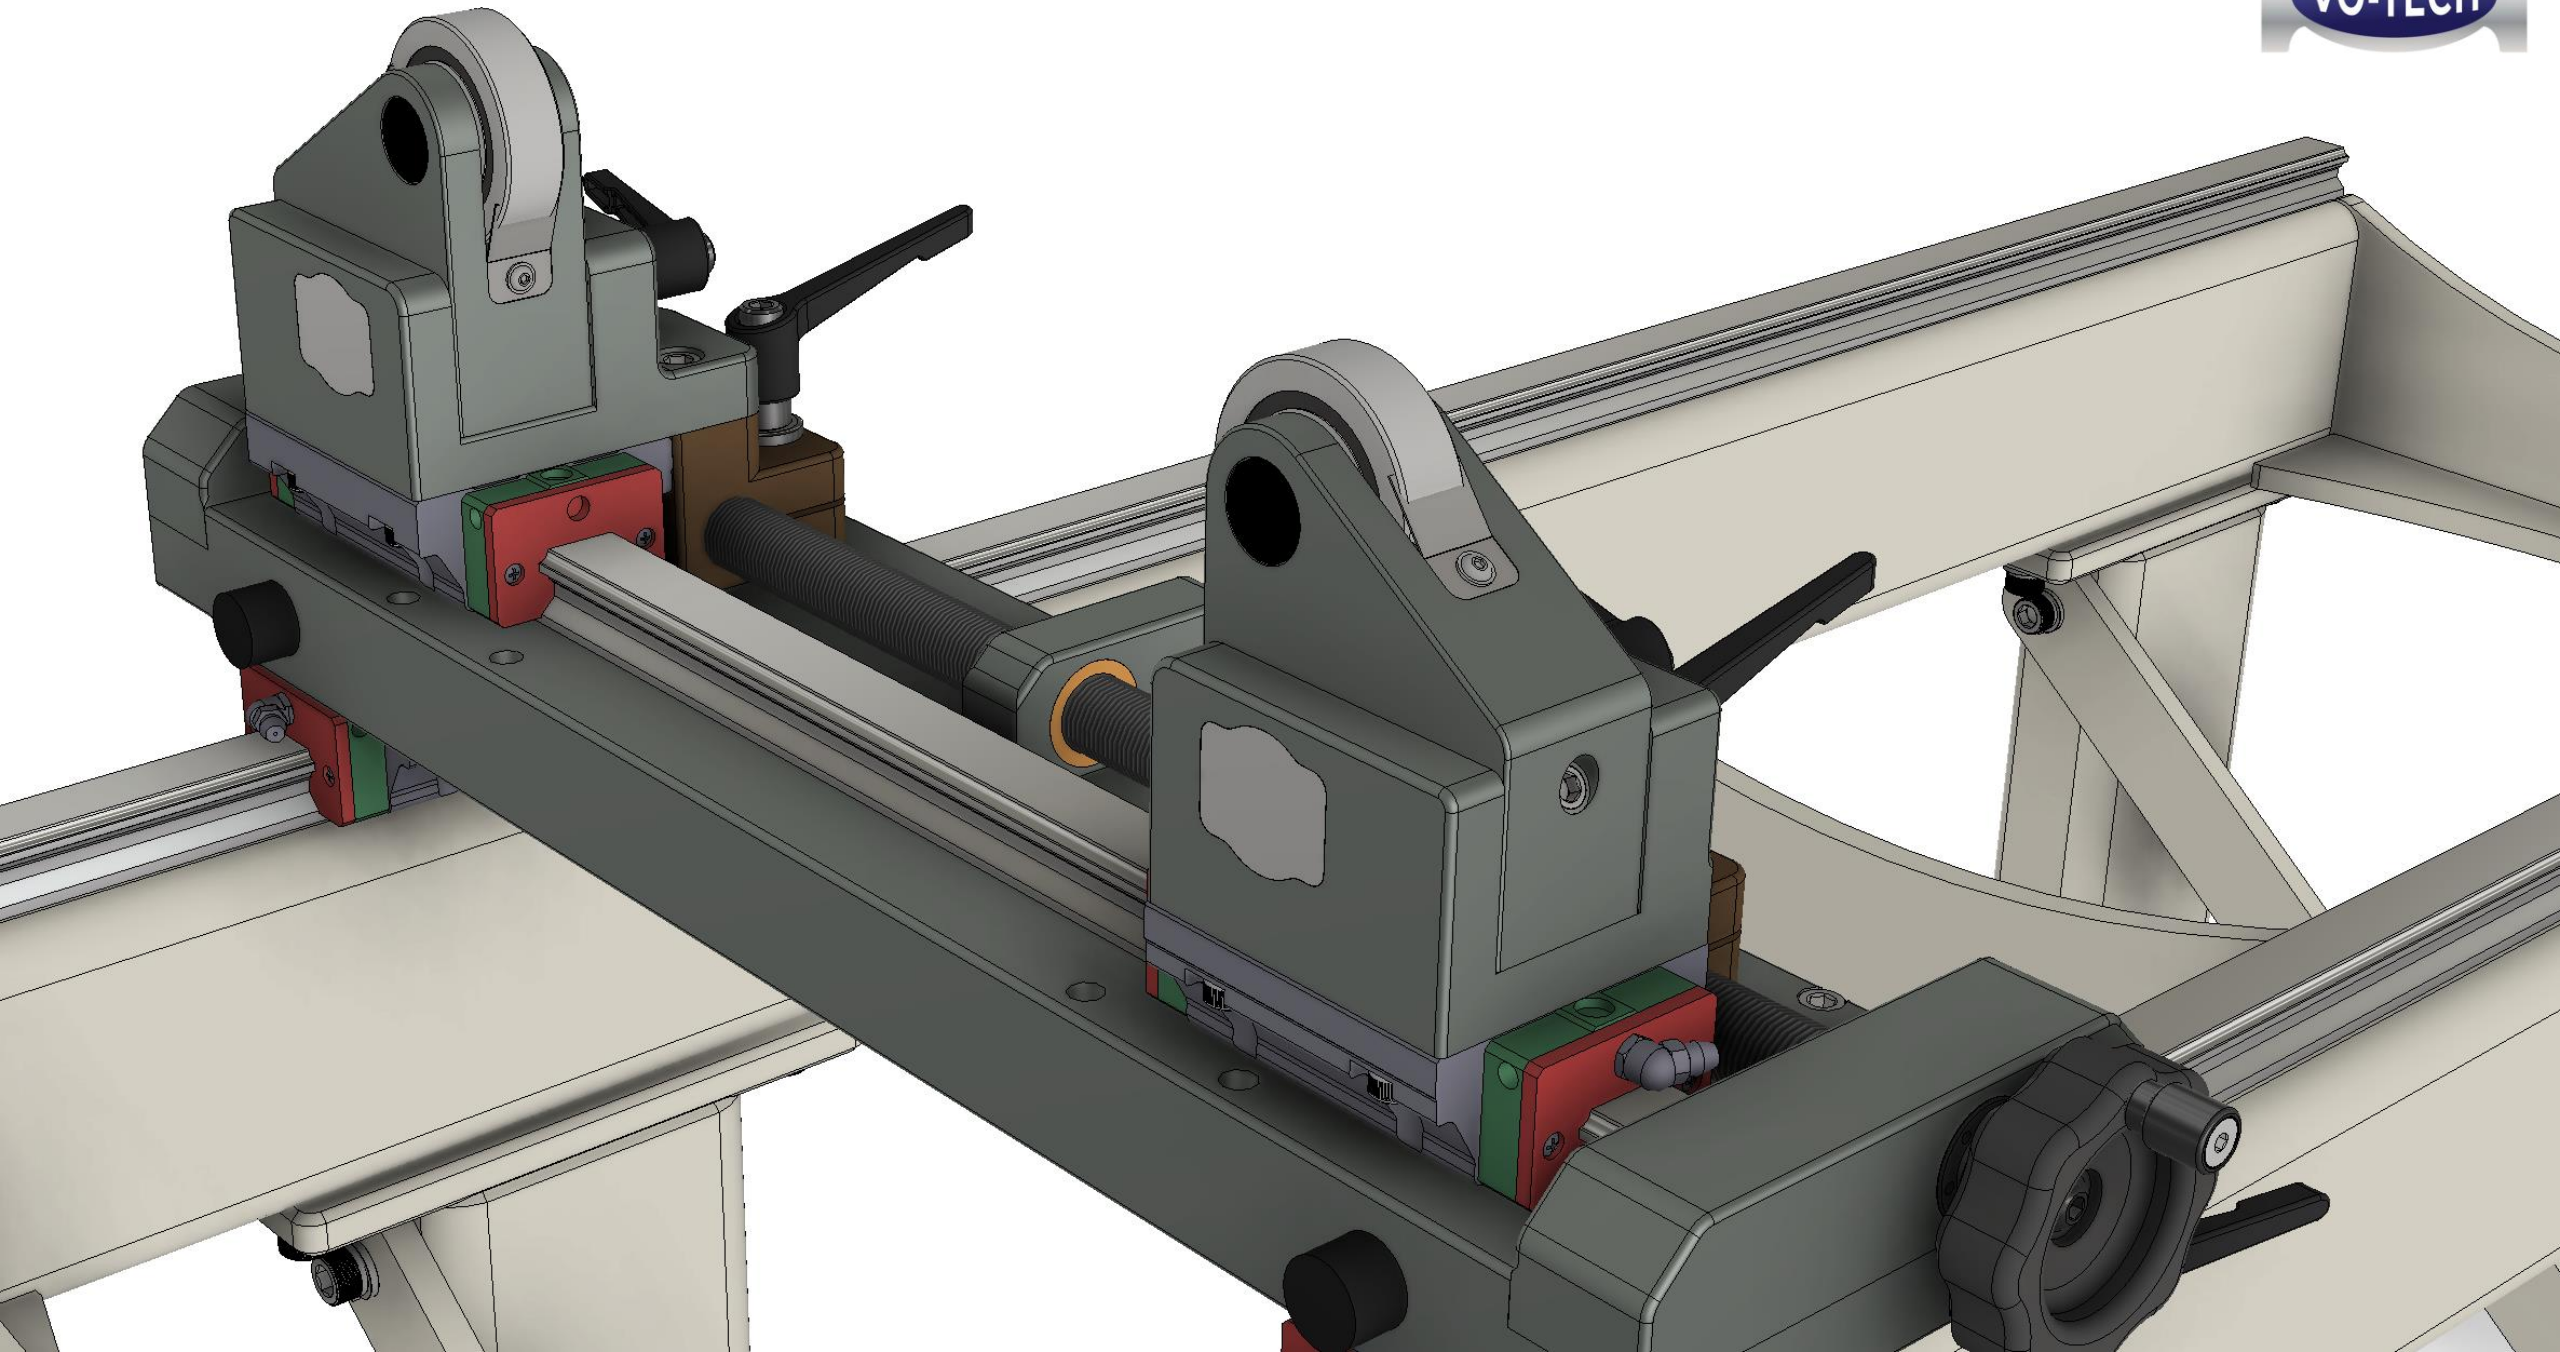

V-Block Roller Floor Stand

120.38

21.88