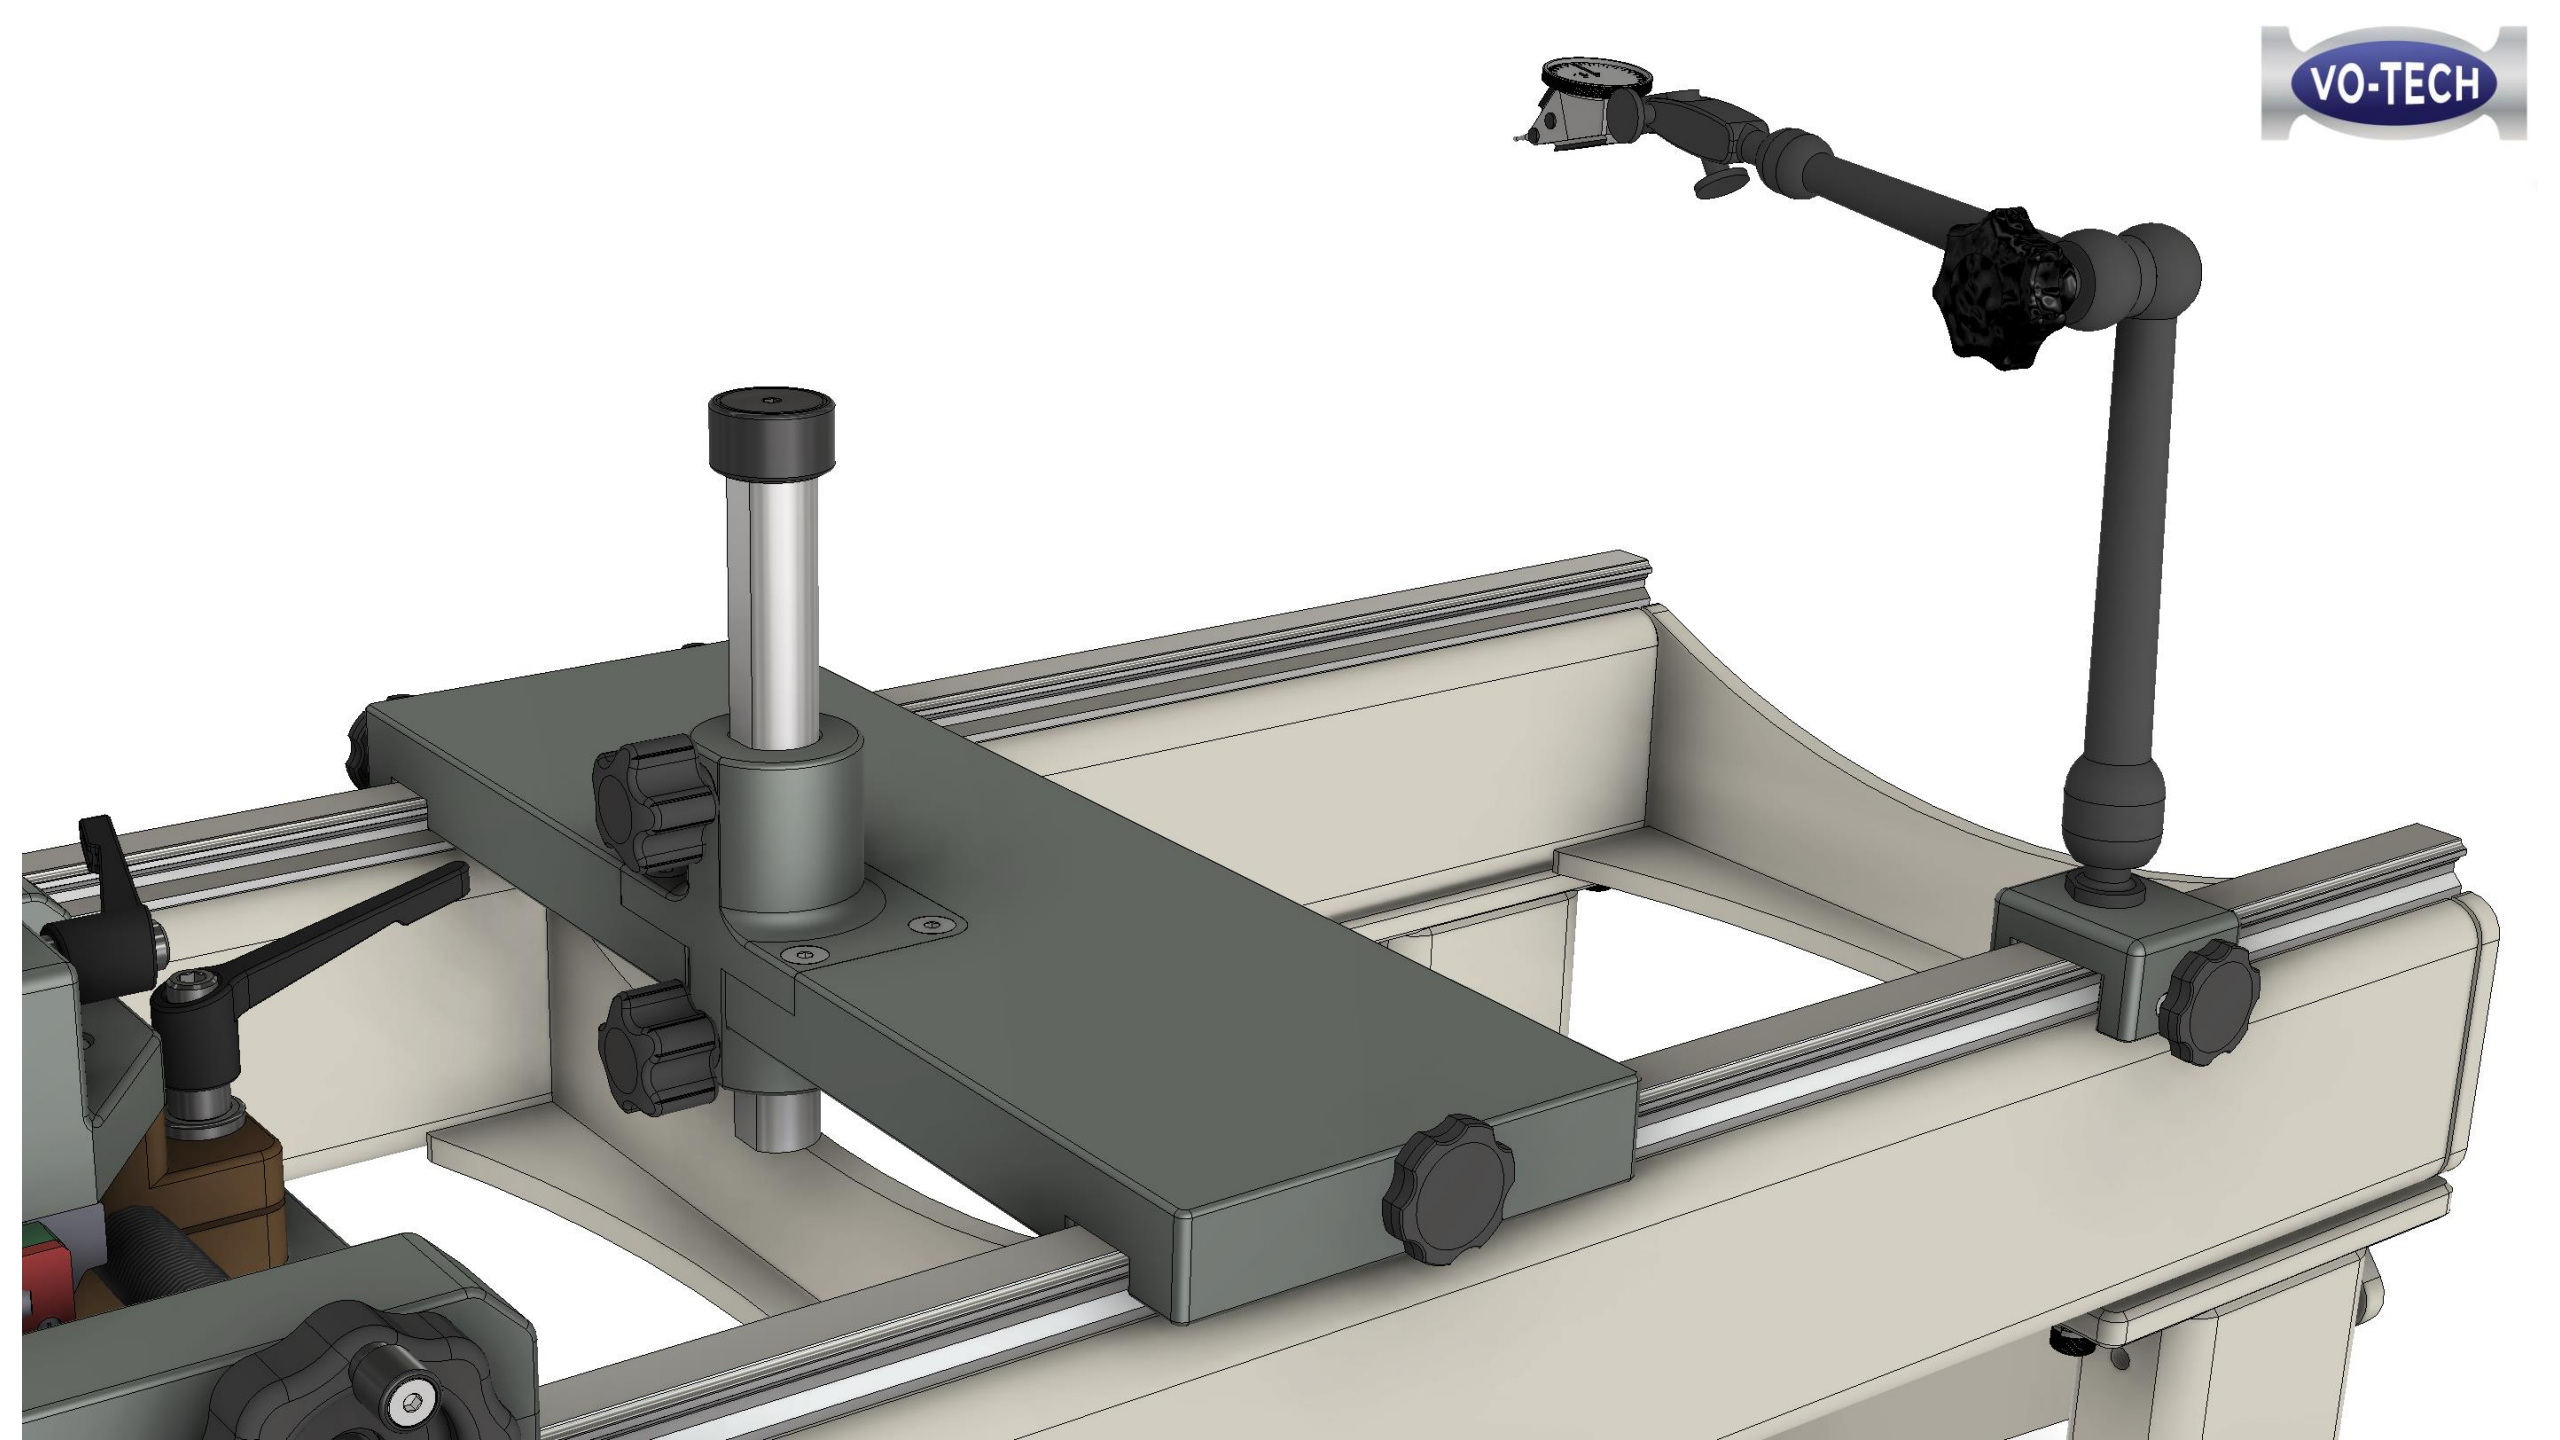

V-Block Roller Floor Stand

120.38

21.88