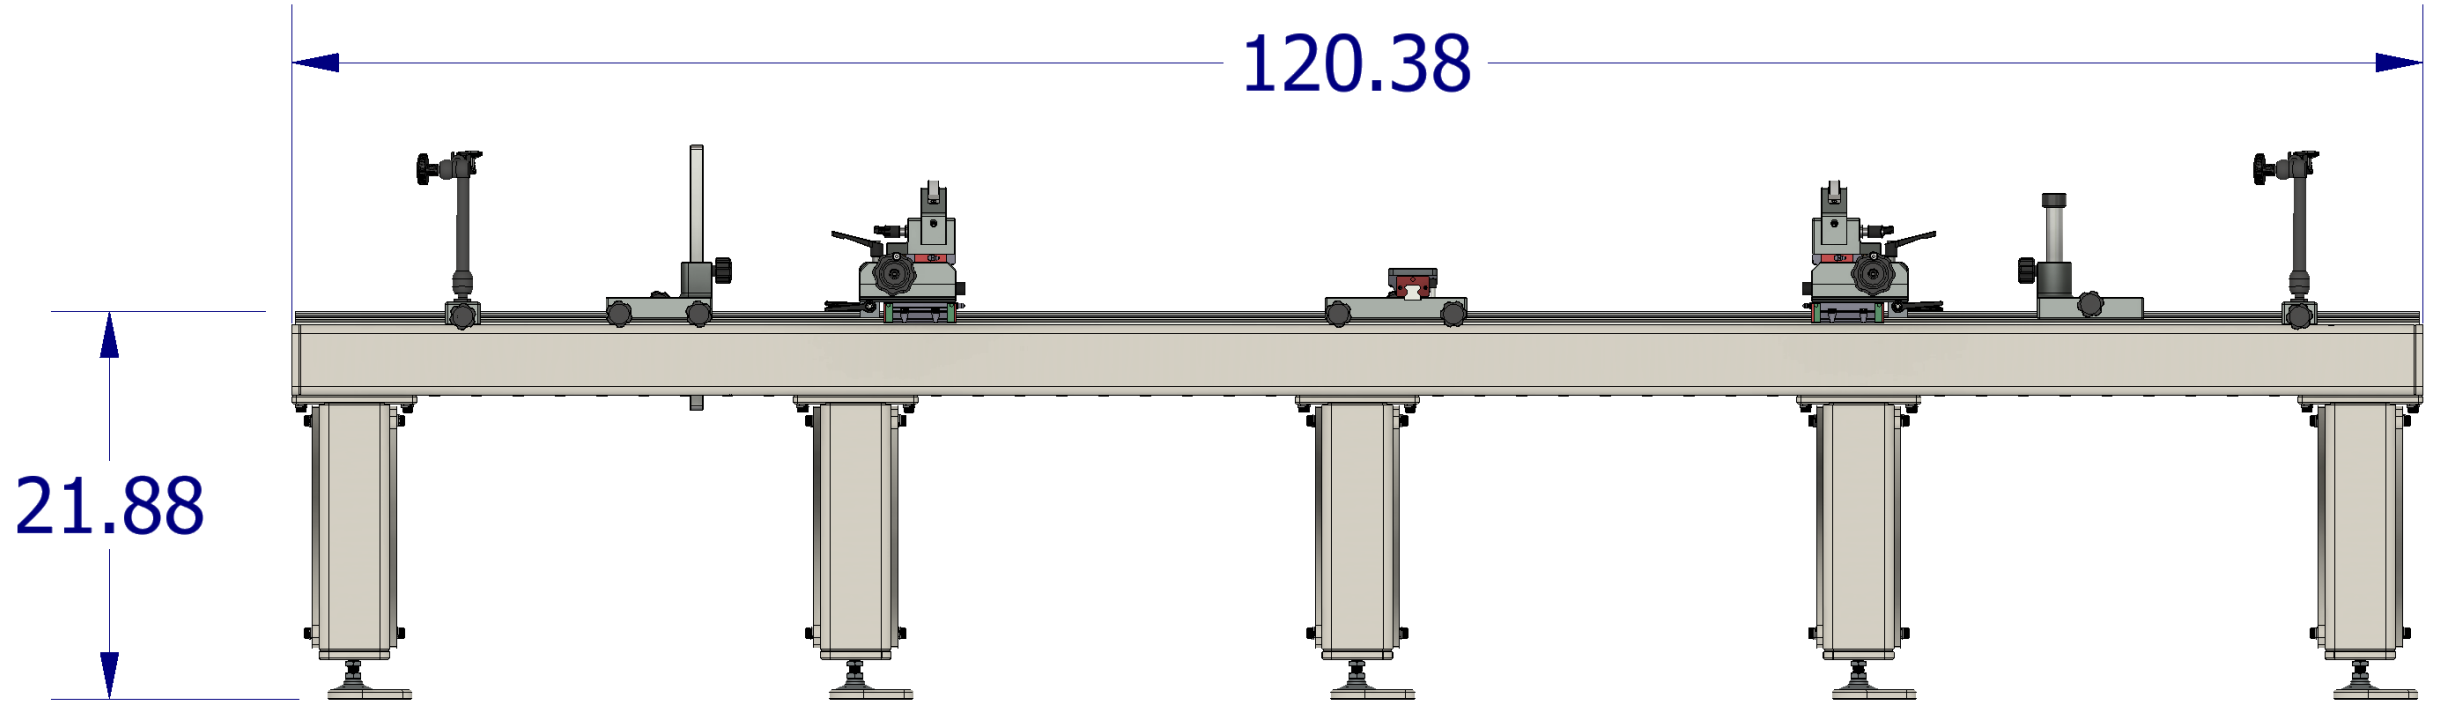

V-Block Roller Floor Stand

120.38

21.88